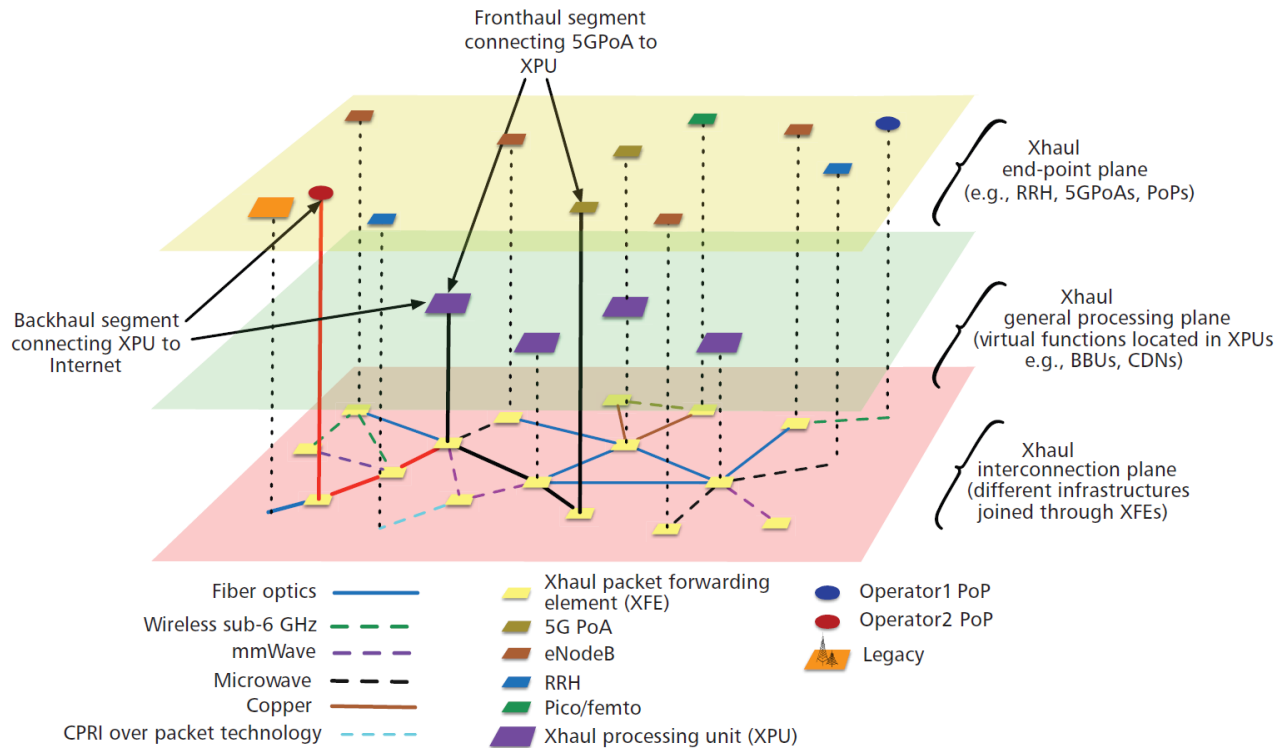

5G-Crosshaul Overview

Project Consortium

Operators

Orange, Telefonica, Telecom Italia

Vendors

ATOS, Ericsson, Interdigital, NEC, Nokia

Broadcaster/ Tech. Provider

Visiona, Telnet

SMEs

Eblink, Nextworks, CND,

R&D Centers

Create-net, CTTC, Fraunhofer HHI, ITRI

Universities

Univ. Carlos III, Univ. Lund, Pol.Torino

PM - Arturo Azcorra (UC3M)

TM - Xavier Costa (NEC)

R&D Areas

- Unified control plane for fronthaul/backhaul SDN/NFV-based (XCI)
- Unified data plane for fronthaul/backhaul technologies (XCF, XFE)
- 5G-enabling transm. techs, e.g., mmWave, uWave, optical and copper
- UCs: Dense Urban Society, Multi-Tenancy, Media Distr, MEC, Vehicular
- 5G-Crosshaul demonstration testbeds in Berlin, Madrid, Barcelona, Taiwan